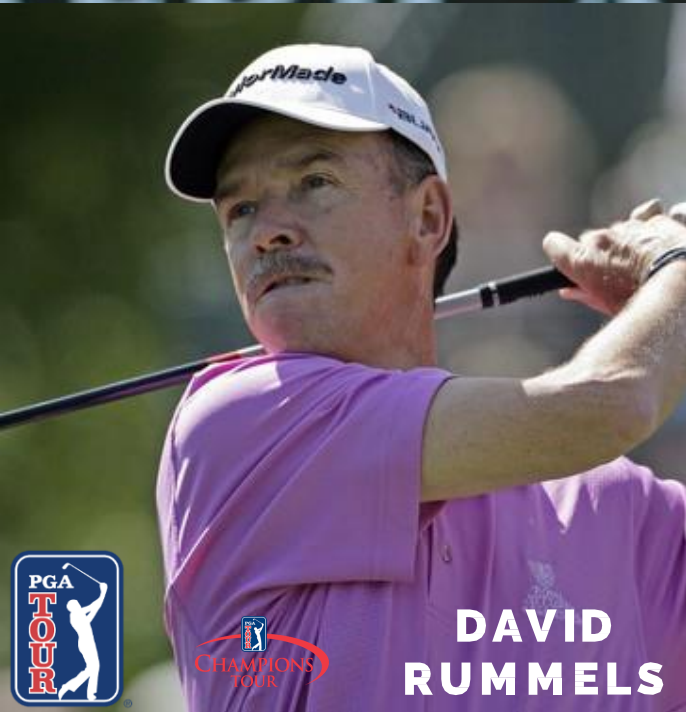

DAVID MORLAND IV

NORTH BAY,
ONTARIO

GREG TOWNE

ORLANDO,
FLORIDA

RGWA

RABITO GOLF WORLD
ACADEMIES

**DAVID
RUMMELS**

**BRENT
SHWARZROCK**

**DEANNE
PAPPAS**

RABITO GOLF
STRUCTURE GOVERNS FUNCTION

RGWA

RABITO GOLF WORLD
ACADEMIES

**HYE JUNG
CHOI**

**BRAYN
DECORSO**

**JIM
CHANCEY**

RABITO GOLF
STRUCTURE GOVERNS FUNCTION

Full Time Students

The Rabito Golf World Academy full-time program is for the most dedicated junior and amateur players seeking the next level. Whether it be to serve as a foundation toward college or the cornerstone toward getting on tour. This program is set up to become a highly skilled player. Carl Rabito has developed an extremely specialized program to develop players for results, and success. This program provides a working environment to heighten players understanding of all aspects of golf, from fundamentals to advanced on course strategies in competition. We provide golfers with 18-hole championship golf courses, driving ranges, short game facilities, clubhouses, dining, and locker rooms. Our course is conveniently located in Orlando, Florida. Every player in our program receives in-depth video swing analysis, guided understanding about "Structure Governs Function", how to develop a world class golf swing, and a world class short game. Every day we work to advance players in course strategy, shot selections, course architecture & yardages understanding, physical fitness, health & nutrition, competition & psychology, and how to improve scores to win.